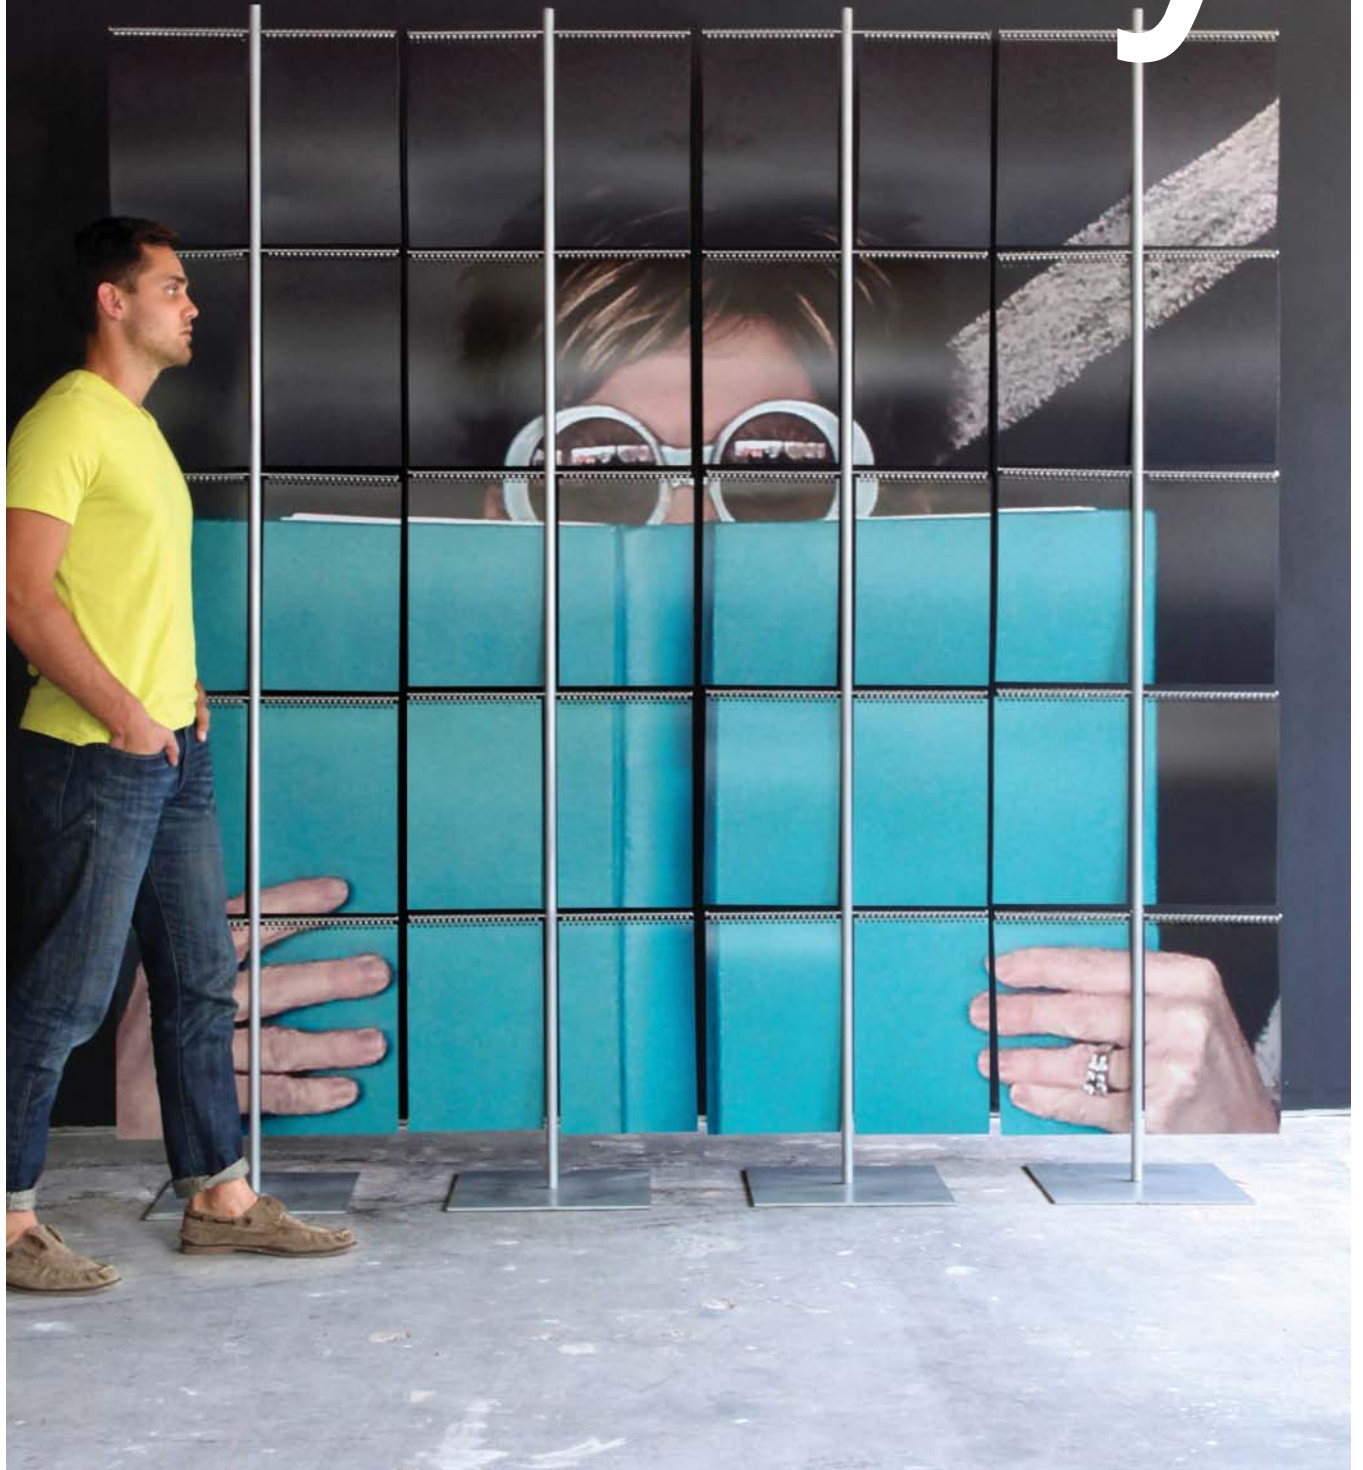

wally

wally

It's mod. It's scalable. It's portable. And it's even reusable. Wally breaks the mold for traditional signage. It allows users to create large scale images by slipping double-sided wirebound panels or booklets over the arms of the framework.

HOW TO SPEC

Select your base metal for the tower and the number of units you need. Thanks to Wally's modular, scalable approach, there's no limit to the number of towers you can put together.

DIMENSIONS

Frame Tower 23.66w x 96.25h or 42.5h
Base 16w x 16d

Weight 20lbs

Graphics 11w x 17h wirebound panels/booklets,
provided by the customer

MATERIALS & COLORS

Metal

White

Pewter

Black