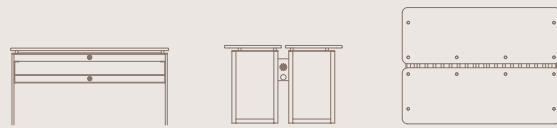

HOW TO SPEC

Select your metal finish for the sled base and painted flush-mounted button fasteners. Choose the size of your translucent resin or laminate top. Then tell us if you prefer power or not.

DIMENSIONS

Single Task Table
71w x 22d x 29h
59w x 22d x 29h
47w x 22d x 29h

Double Task Table
71w x 43.5d x 29h
59w x 43.5d x 29h
47w x 43.5d x 29h

MATERIALS & COLORS

Resin

Translucent, with painted metal flush mounted button fasteners